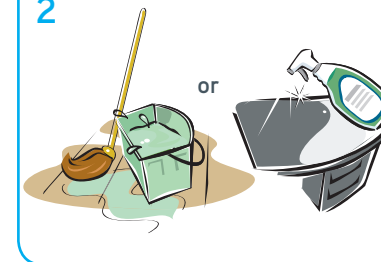

Using...

1

Bucket cleaning

Turn yellow pump to bucket icon. Pull up pump until ratchet stops, press once into 5 L of water.

Spray cleaning

Turn yellow pump to trigger icon. Pull up pump until ratchet stops. Press once into 500 ml trigger bottle filled with water.

2

Apply solution to floor or surface.

3

Rinse out mop/
cloth regularly.

4

Allow to air dry.